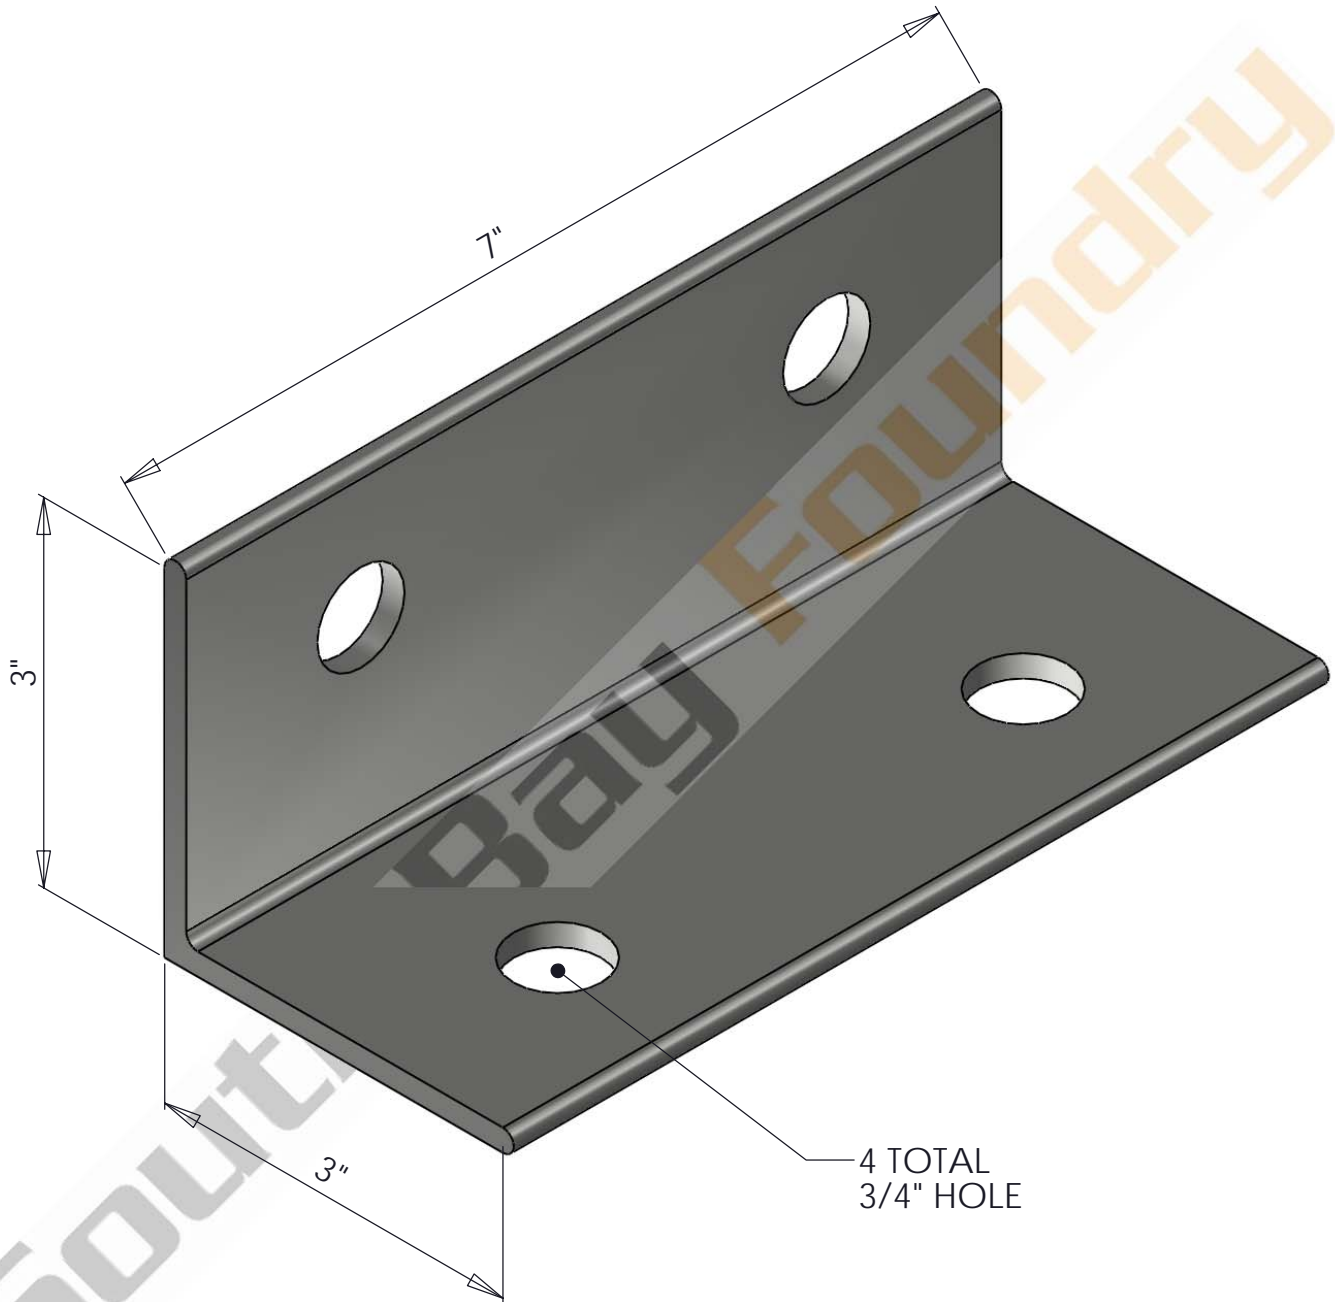

# South Bay Foundry

WWW.SOUTHBAYFOUNDRY.COM

PHONE: (619) 956-2780 FAX: (619) 956-2788

E0025G

3x3x3/16 ANGLE CLIP